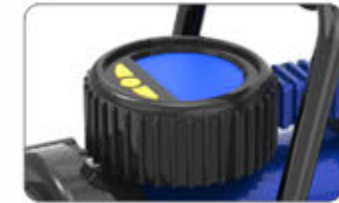

01

METAL AIR COMPRESSOR

SY-5089L

- Air pressure: 150 PSI
- Cylinder diameter: 30mm
- Air hose: 4 meters PU hose
- Power cord: 3 meters cord with crocodile clip
- Accessories: 2 nozzle adapters and 1 sports needle
- Output volume: 50 L/MIN

QTY	G.W./N.W.(kg)	MEAS(cm)
4 PCS	12 / 11.5	57.5*36.5*20.8

SY-5089

02

METAL AIR COMPRESSOR

SY-5078L

- Air pressure: 150 PSI
- Cylinder diameter: 30mm
- Air hose: 1 meter high quality rubber hose
- Power cord: 3 meters cord with cigarette lighter
- Accessories: 2 nozzle adapters and 1 sports needle
- Output volume: 35 L/MIN